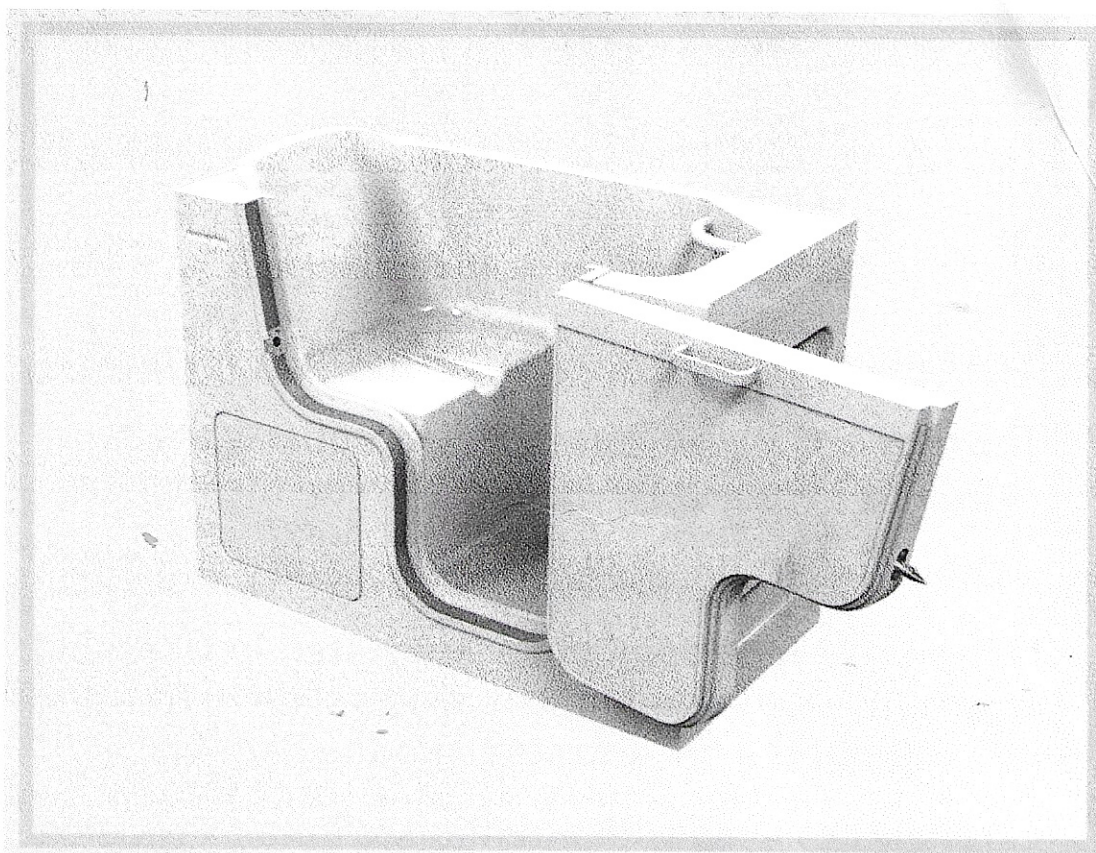

TRANQUILITY SLIDE IN BATH

The Tranquility is internally spacious with an exceptional 800mm wide entrance. With the seat well exposed simply sit down from outside the bath and slide in.

A ramped seat 545 mm high from the bathroom floor allows for unrestricted transfer from a wheelchair.

The door is shut effortlessly by a lever handle and a concealed catch bolt. Ideal for arthritic hands.

Built with extraordinary strength and rigidity.

The bathtub is manufactured in Sanitary Acrylic and Gel Coat reinforced to a high specification to resist mould, stains and wear spots.

The bath is cradled within a robust stainless steel framework. Uniquely, the Door and Jamb is manufactured in Aluminium to ensure perfect water sealing.

Free standing and partly assembled for faster installation.

Offers safe & unparalleled Ease of Entry and Exit

Has an extra wide door and a lower-step-in threshold.
Generously sized ramped seat allows slide-in transfer -
without the need to step into the bath first.