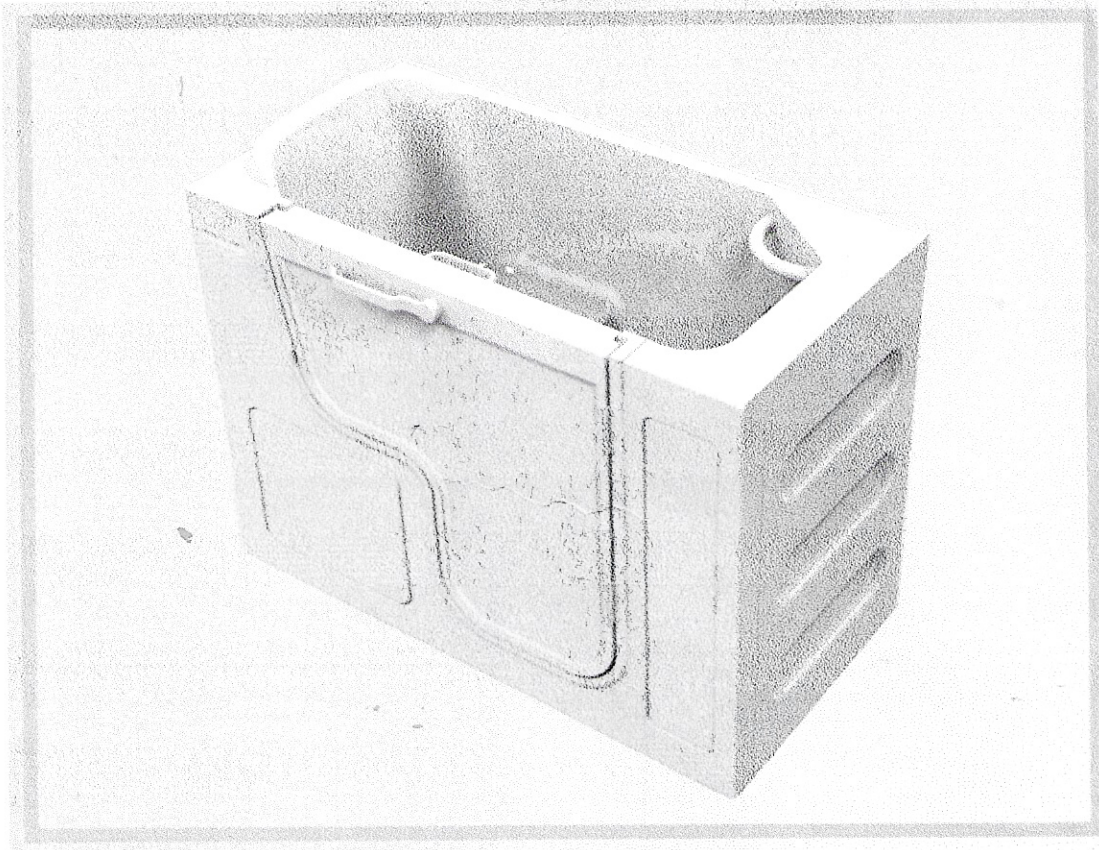

TRANQUILITY SLIDE IN BATH

The Tranquility is internally spacious with an exceptional 800mm wide entrance. With the seat well exposed simply sit down from outside the bath and slide in.

A ramped seat 545 mm high from the bathroom floor allows for unrestricted transfer from a wheelchair.

The bath is cradled within a robust stainless steel framework. Uniquely, the Door and Jamb is manufactured in Aluminium to ensure perfect water sealing.

Free standing and partly assembled for faster installation.

Carefully designed with attention to detail. Precision
engineered and manufactured to an
exceptional standard.

**TRANQUILITY 'PLUS' 750 LH. INCLUDES 4- HOLE TAPS
& 8 JET WHIRPOOL FITTED**

Supplied With Front, End Panel, Grip & Fast Drain Waste Fitted

Shown As LH Hinged (Door Swings to LHS)

TRANQUILITY SLIDE IN BATH

Features include:

- ❖ Advance Patented door & water seal system
- ❖ Easy Door Lever Lock requiring minimal force to operate
- ❖ Unique 2 inch drain / pop-up waste for faster drainage
- ❖ 2 internal Grab Rails
- ❖ Unique horizontal/shallow drain
- ❖ Low 150mm step in Threshold
- ❖ Slip Resistant Base
- ❖ Extended 50mm back rest on 660 model only
- ❖ Maximum user weight 35 stones (222 kilos)