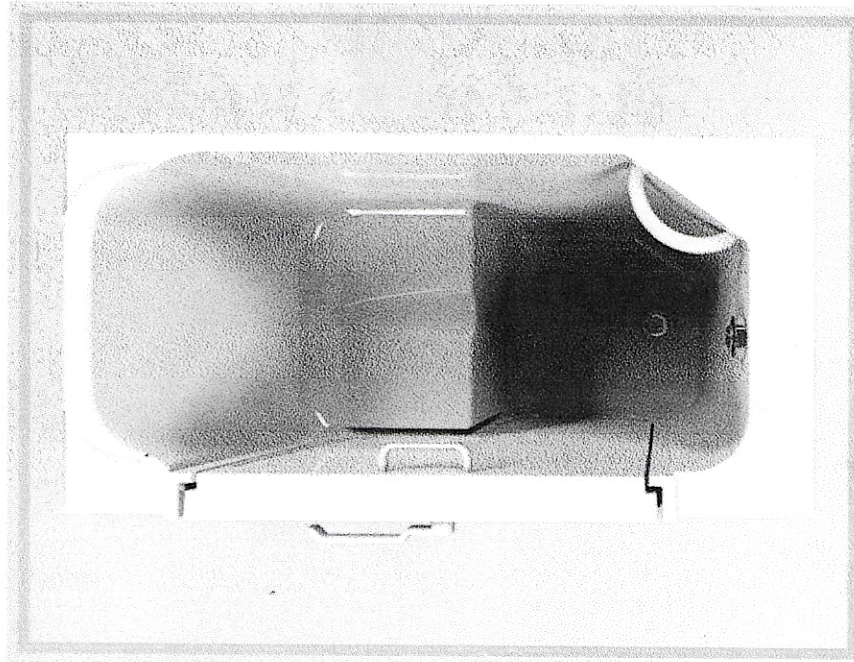

TRANQUILITY SLIDE IN BATH

The Tranquility is internally spacious with an exceptional 800mm wide entrance. With the seat well exposed simply sit down from outside the bath and slide in.

A ramped seat 545 mm high from the bathroom floor allows for unrestricted transfer from a wheelchair.

The bath is cradled within a robust stainless steel framework. Uniquely, the Door and Jamb is manufactured in Aluminium to ensure perfect water sealing.

Free standing and partly assembled for faster installation.

Shown As LH Hinged (Door Swings to LHS)

TRANQUILITY SLIDE IN BATH

Features include:

- ❖ Advance Patented door & water seal system
- ❖ Easy Door Lever Lock requiring minimal force to operate
- ❖ Unique 2 inch drain / pop-up waste for faster drainage
- ❖ 2 internal Grab Rails
- ❖ Unique horizontal/shallow drain
- ❖ Low 150mm step in Threshold
- ❖ Slip Resistant Base
- ❖ Extended 50mm back rest on 660 model only
- ❖ Maximum user weight 35 stones (222 kilos)

Options:

- ❖ LH and RH Door opening
- ❖ Available in 2 sizes: 660 x 1300 and 750 x 1300
- ❖ 12 jet air spa
- ❖ Chromotherapy lights

660 model

750 model

* Extended back rest not provided on 750 model

TRANQUILITY 750 SLIDE IN BATH