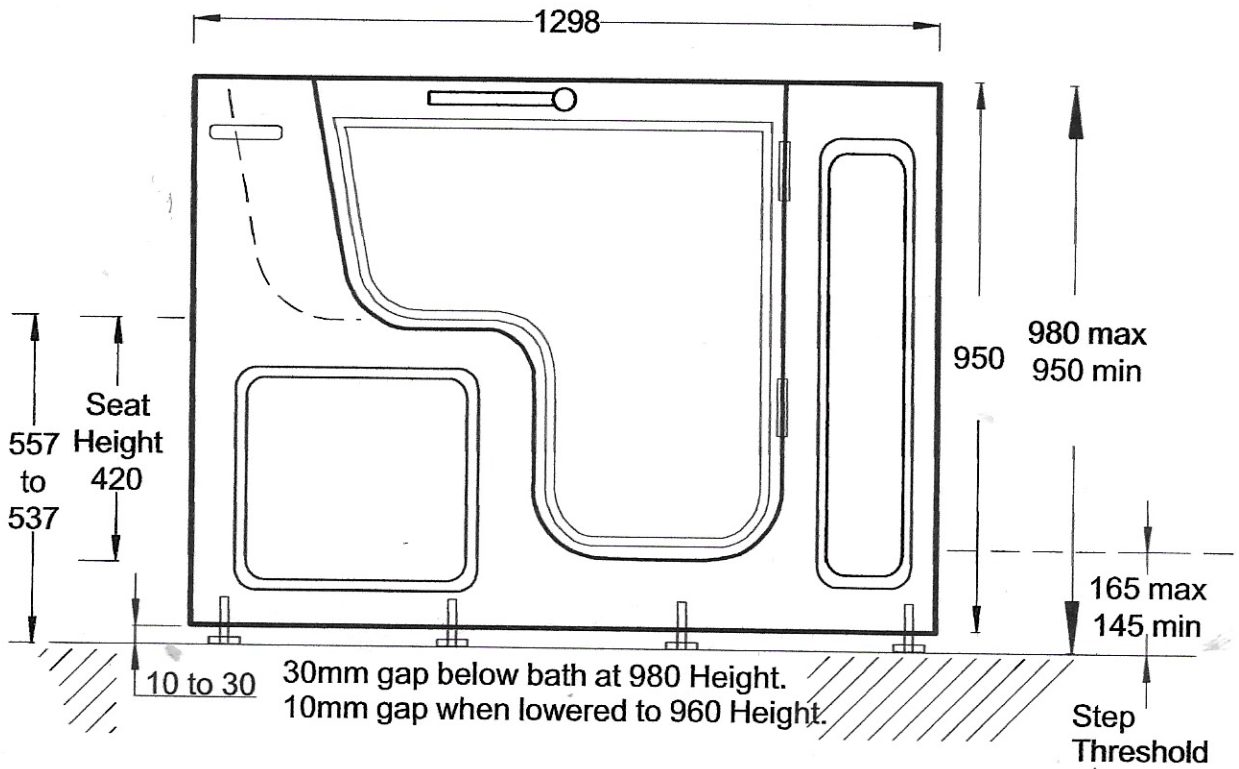

TRANQUILITY SLIDE IN BATH

The Tranquility is internally spacious with an exceptional 800mm wide entrance. With the seat well exposed simply sit down from outside the bath and slide in.

A ramped seat 545 mm high from the bathroom floor allows for unrestricted transfer from a wheelchair.

Options:

- ❖ LH and RH Door opening
- ❖ Available in 2 sizes: 660 x 1300 and 750 x 1300
- ❖ 12 jet air spa
- ❖ Chromotherapy lights

660 model

750 model

* Extended back rest not provided on 750 model

TRANQUILITY 750 SLIDE IN BATH

Shown as RH hinged door - LH option available

Internal Length - 1110
 Internal Width - 600
 Internal Depth - 840
 Water Capacity - 285 litres (unoccupied)
 Pop-Up Waste with 2 inches (ID) Horizontal Drain

All Dimensions Nominal