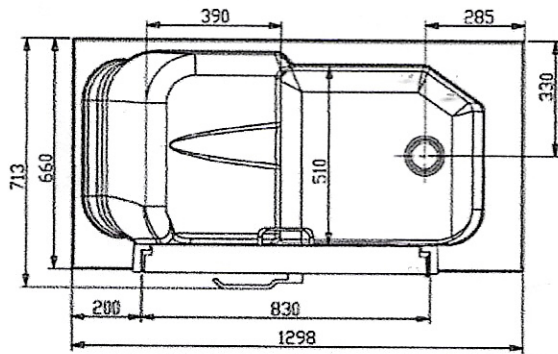

Shown As LH Hinged (Door Swings to LHS)

TRANQUILITY SLIDE IN BATH

Features include:

- ❖ Advance Patented door & water seal system
- ❖ Easy Door Lever Lock requiring minimal force to operate
- ❖ Unique 2 inch drain / pop-up waste for faster drainage
- ❖ 2 internal Grab Rails
- ❖ Unique horizontal/shallow drain
- ❖ Low 150mm step in Threshold
- ❖ Slip Resistant Base
- ❖ Extended 50mm back rest on 660 model only
- ❖ Maximum user weight 35 stones (222 kilos)

Options:

- ❖ LH and RH Door opening
- ❖ Available in 2 sizes: 660 x 1300 and 750 x 1300
- ❖ 12 jet air spa
- ❖ Chromotherapy lights

660 model

750 model

* Extended back rest not provided on 750 model

TRANQUILITY 750 SLIDE IN BATH

Shown as RH hinged door - LH option available

Internal Length - 1110
 Internal Width - 600
 Internal Depth - 840
 Water Capacity - 285 litres (unoccupied)
 Pop-Up Waste with 2 inches (ID) Horizontal Drain