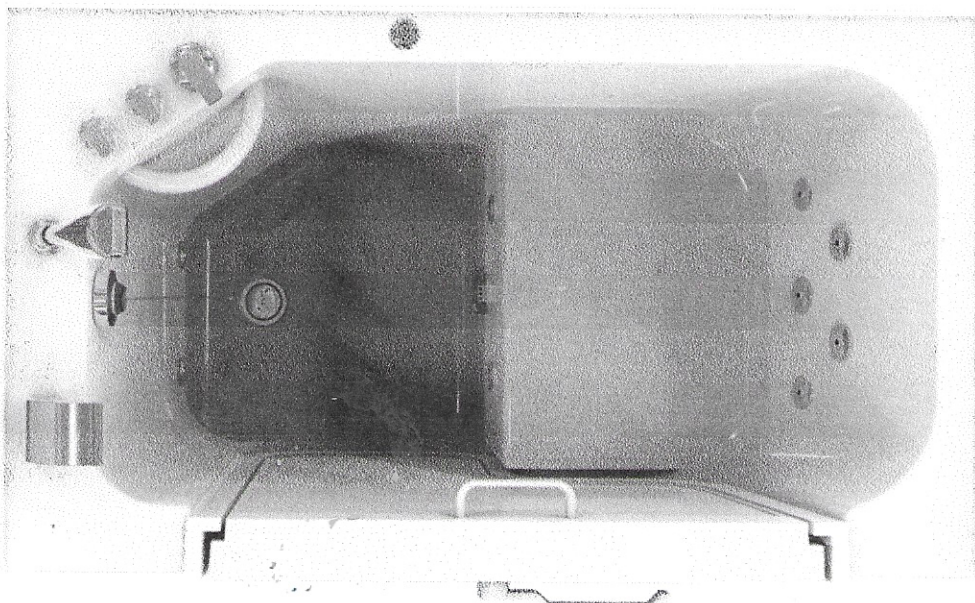

TRANQUILITY SLIDE IN BATH

The Tranquility is internally spacious with an exceptional 800mm wide entrance. With the seat well exposed simply sit down from outside the bath and slide in.

A ramped seat 545 mm high from the bathroom floor allows for unrestricted transfer from a wheelchair.

The bath is cradled within a robust stainless steel framework. Uniquely, the Door and Jamb is manufactured in Aluminium to ensure perfect water sealing.

Free standing and partly assembled for faster installation.

Offers safe & unparalleled Ease of Entry and Exit

Has an extra wide door and a lower-step-in threshold.
Generously sized ramped seat allows slide-in transfer -
without the need to step into the bath first.

Shown As LH Hinged (Door Swings to LHS)

TRANQUILITY SLIDE IN BATH

Features include:

- ❖ Advance Patented door & water seal system
- ❖ Easy Door Lever Lock requiring minimal force to operate
- ❖ Unique 2 inch drain / pop-up waste for faster drainage
- ❖ 2 internal Grab Rails
- ❖ Unique horizontal/shallow drain
- ❖ Low 150mm step in Threshold
- ❖ Slip Resistant Base
- ❖ Extended 50mm back rest on 660 model only
- ❖ Maximum user weight 35 stones (222 kilos)