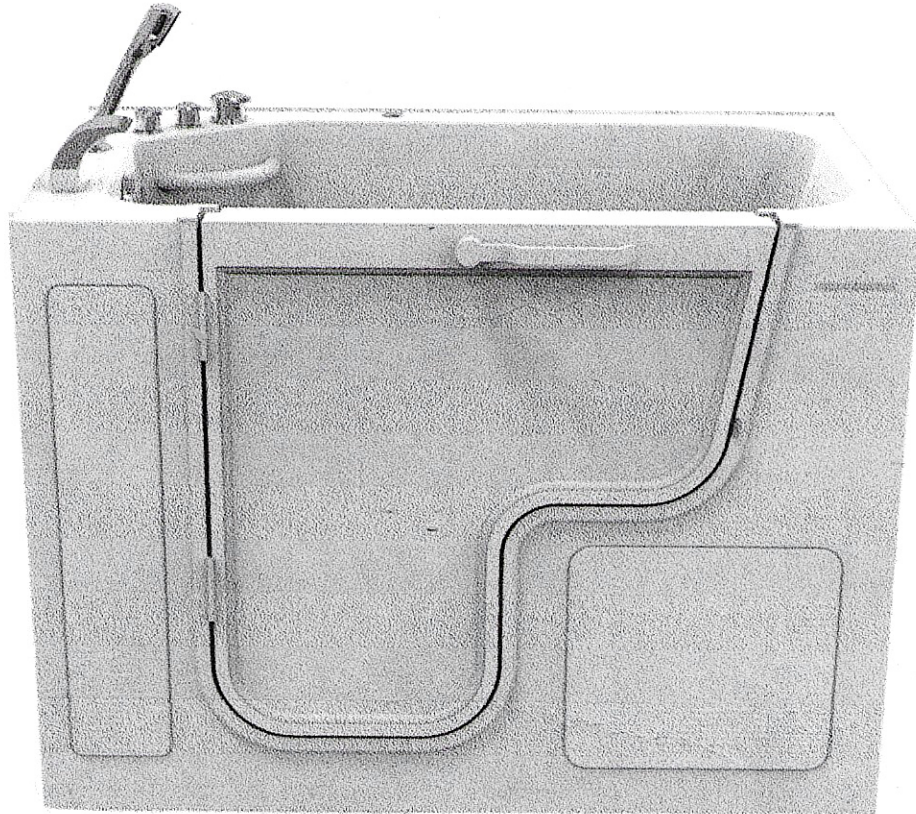

TRANQUILITY SLIDE IN BATH

The Tranquility is internally spacious with an exceptional 800mm wide entrance. With the seat well exposed simply sit down from outside the bath and slide in.

A ramped seat 545 mm high from the bathroom floor allows for unrestricted transfer from a wheelchair.

The bath is cradled within a robust stainless steel framework. Uniquely, the Door and Jamb is manufactured in Aluminium to ensure perfect water sealing.

Free standing and partly assembled for faster installation.

Offers safe & unparalleled Ease of Entry and Exit

Has an extra wide door and a lower-step-in threshold.
Generously sized ramped seat allows slide-in transfer -
without the need to step into the bath first.

Shown As LH Hinged (Door Swings to LHS)

TRANQUILITY SLIDE IN BATH

Features include:

- ❖ Advance Patented door & water seal system
- ❖ Easy Door Lever Lock requiring minimal force to operate
- ❖ Unique 2 inch drain / pop-up waste for faster drainage
- ❖ 2 internal Grab Rails
- ❖ Unique horizontal/shallow drain
- ❖ Low 150mm step in Threshold
- ❖ Slip Resistant Base
- ❖ Extended 50mm back rest on 660 model only
- ❖ Maximum user weight 35 stones (222 kilos)