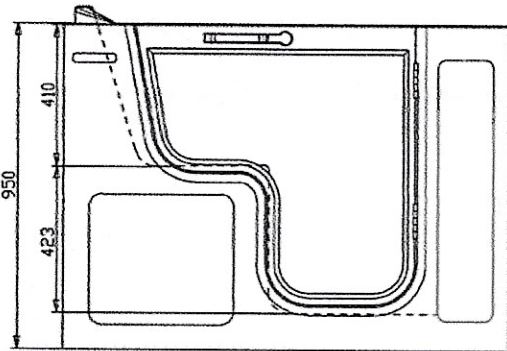

Shown As LH Hinged (Door Swings to LHS)

TRANQUILITY SLIDE IN BATH

Features include:

- ❖ Advance Patented door & water seal system
- ❖ Easy Door Lever Lock requiring minimal force to operate
- ❖ Unique 2 inch drain / pop-up waste for faster drainage
- ❖ 2 internal Grab Rails
- ❖ Unique horizontal/shallow drain
- ❖ Low 150mm step in Threshold
- ❖ Slip Resistant Base
- ❖ Extended 50mm back rest on 660 model only
- ❖ Maximum user weight 35 stones (222 kilos)

Options:

- ❖ LH and RH Door opening
- ❖ Available in 2 sizes: 660 x 1300 and 750 x 1300
- ❖ 12 jet air spa
- ❖ Chromotherapy lights

660 model

750 model

* Extended back rest not provided on 750 model

TRANQUILITY 750 SLIDE IN BATH

Shown as RH hinged door - LH option available

Internal Length - 1110
 Internal Width - 600
 Internal Depth - 840
 Water Capacity - 285 litres (unoccupied)
 Pop-Up Waste with 2 inches (ID) Horizontal Drain