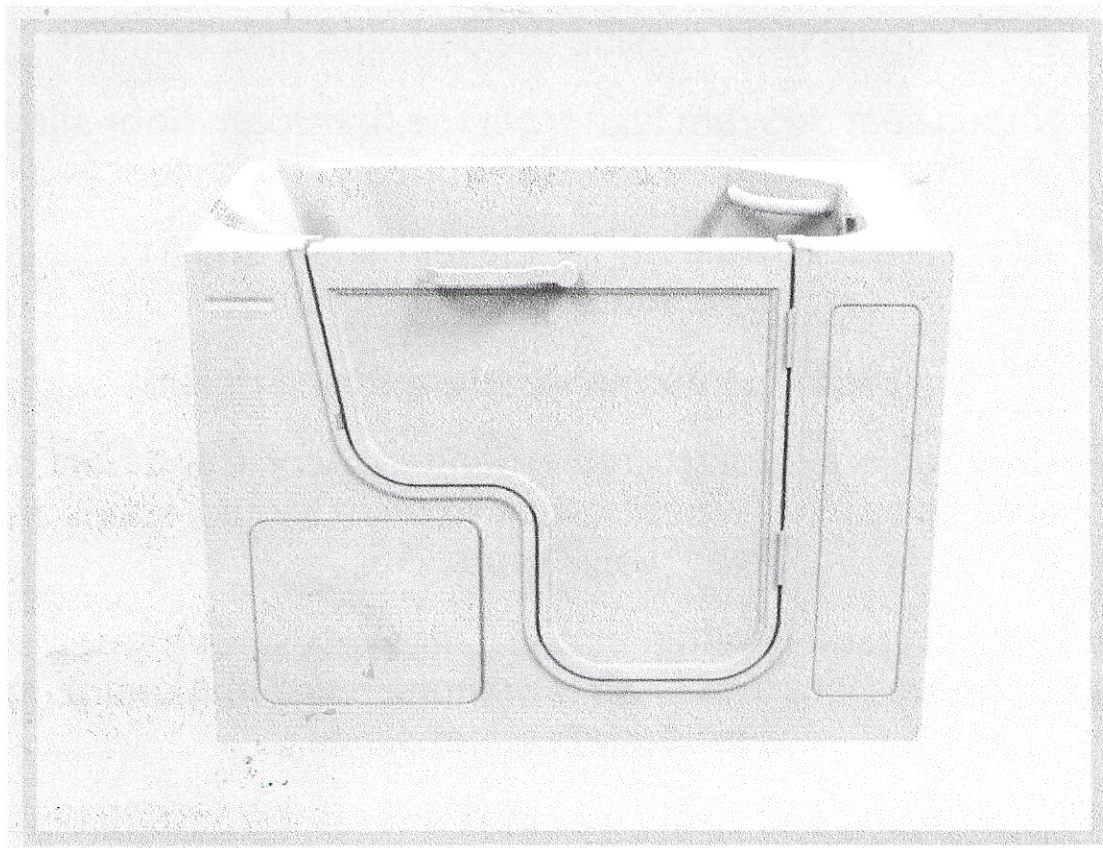

TRANQUILITY SLIDE IN BATH

Relax Revive & Rejuvenate

The result of two years of research and development.

The new and stylish Tranquility is probably the most advanced Walk-In-Deep Soak bath on the market.

Offers safe & unparalleled Ease of Entry and Exit

Has an extra wide door and a lower-step-in threshold.
Generously sized ramped seat allows slide-in transfer -
without the need to step into the bath first.

Carefully designed with attention to detail. Precision
engineered and manufactured to an
exceptional standard.