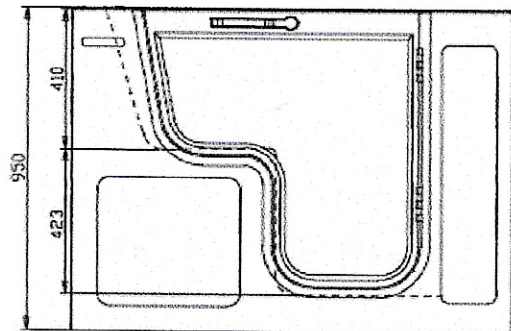

Options:

- ❖ LH and RH Door opening
- ❖ Available in 2 sizes: 660 x 1300 and 750 x 1300
- ❖ 12 jet air spa
- ❖ Chromotherapy lights

660 model

750 model

* Extended back rest not provided on 750 model

TRANQUILITY 750 SLIDE IN BATH

Shown as RH hinged door - LH option available

Internal Length - 1110
 Internal Width - 600
 Internal Depth - 840
 Water Capacity - 285 litres (unoccupied)
 Pop-Up Waste with 2 inches (ID) Horizontal Drain

All Dimensions Nominal