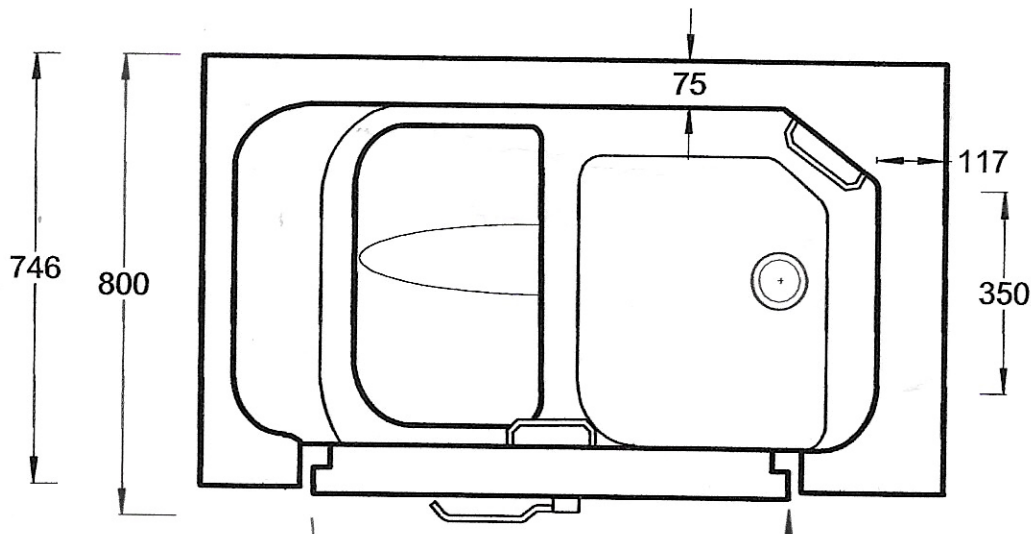

Options:

- ❖ LH and RH Door opening
- ❖ Available in 2 sizes: 660 x 1300 and 750 x 1300
- ❖ 12 jet air spa
- ❖ Chromotherapy lights

660 model

750 model

* Extended back rest not provided on 750 model

TRANQUILITY 750 SLIDE IN BATH

Shown as RH hinged door - LH option available

Internal Length - 1110
 Internal Width - 600
 Internal Depth - 840
 Water Capacity - 285 litres (unoccupied)
 Pop-Up Waste with 2 inches (ID) Horizontal Drain

All Dimensions Nominal