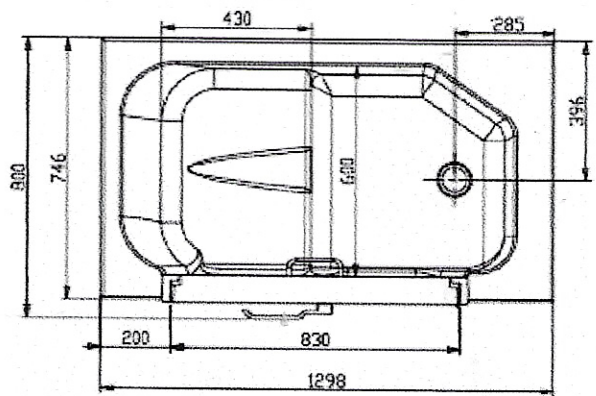

Options:

- ❖ LH and RH Door opening
- ❖ Available in 2 sizes: 660 x 1300 and 750 x 1300
- ❖ 12 jet air spa
- ❖ Chromotherapy lights

660 model

750 model

* Extended back rest not provided on 750 model

TRANQUILITY 750 SLIDE IN BATH

Shown as RH hinged door - LH option available

Internal Length - 1110
 Internal Width - 600
 Internal Depth - 840
 Water Capacity - 285 litres (unoccupied)
 Pop-Up Waste with 2 inches (ID) Horizontal Drain

All Dimensions Nominal